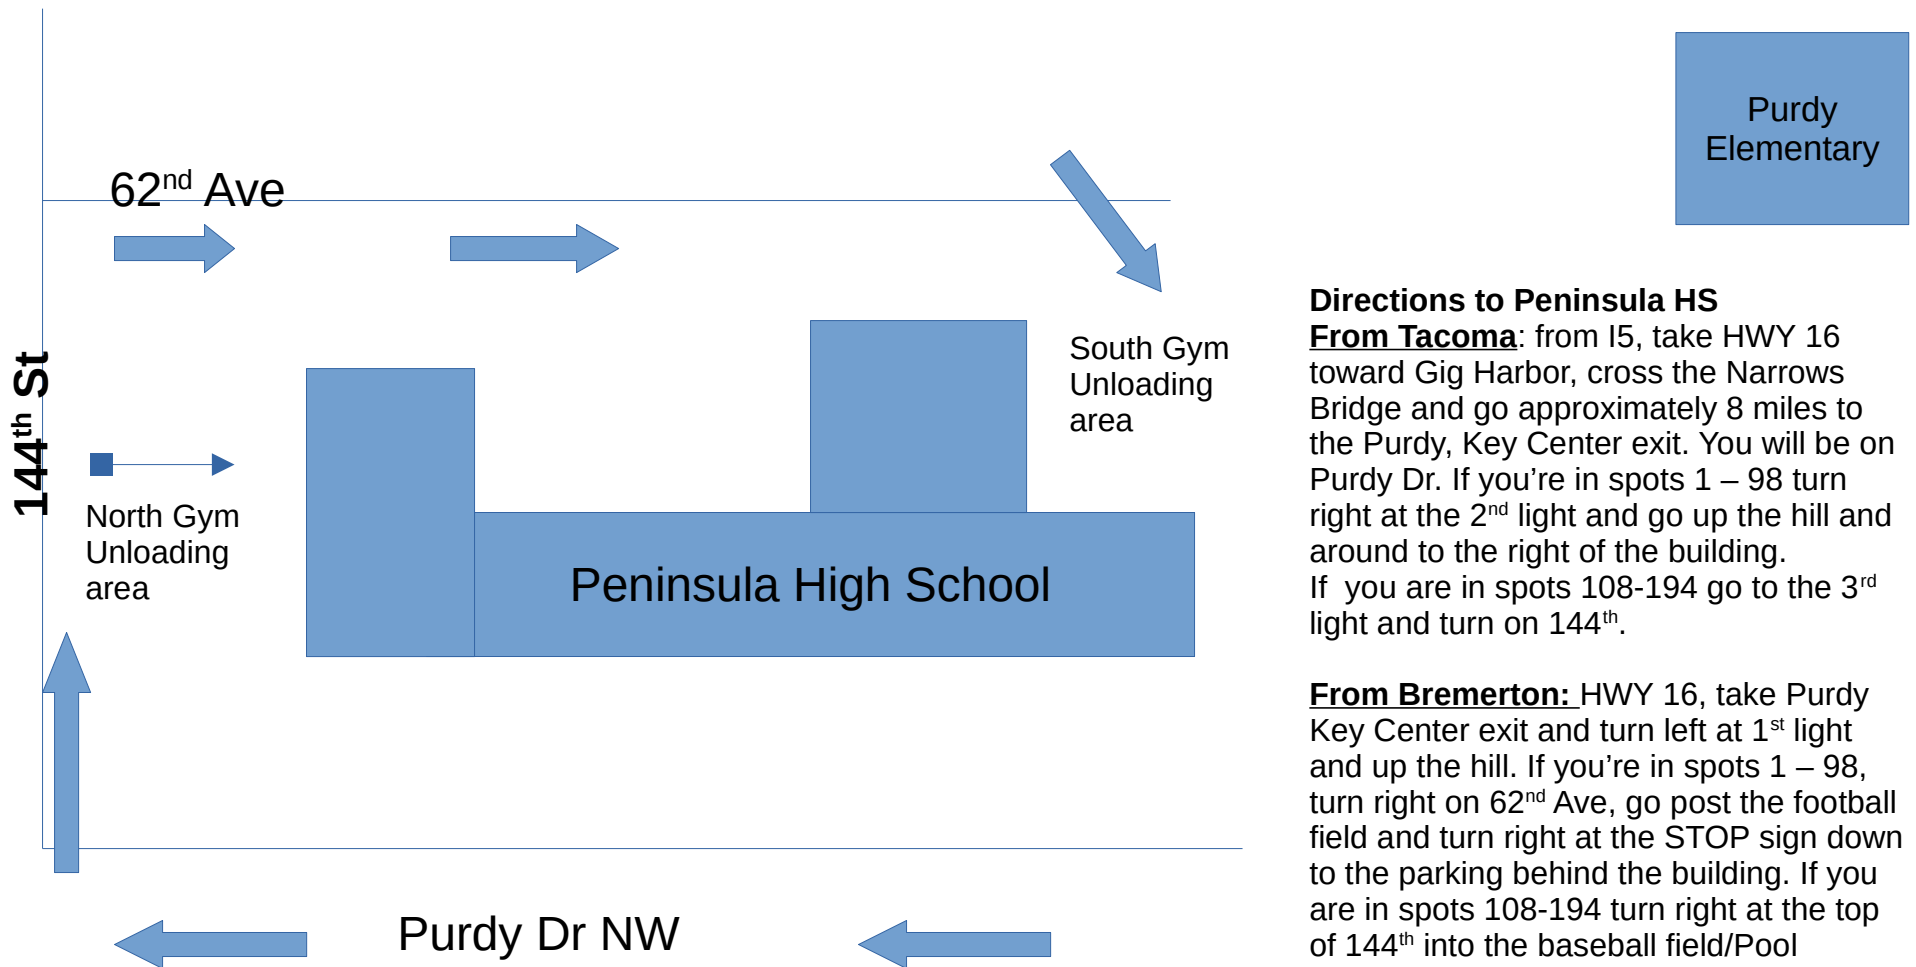

Winterfest Load/Unload Areas

Set up is Friday, November 25, from 12 - 4

Directions to Peninsula HS

From Tacoma: from I5, take HWY 16 toward Gig Harbor, cross the Narrows Bridge and go approximately 8 miles to the Purdy, Key Center exit. You will be on Purdy Dr. If you're in spots 1 – 98 turn right at the 2nd light and go up the hill and around to the right of the building. If you are in spots 108-194 go to the 3rd light and turn on 144th.

From Bremerton: HWY 16, take Purdy Key Center exit and turn left at 1st light and up the hill. If you're in spots 1 – 98, turn right on 62nd Ave, go past the football field and turn right at the STOP sign down to the parking behind the building. If you are in spots 108-194 turn right at the top of 144th into the baseball field/Pool parking